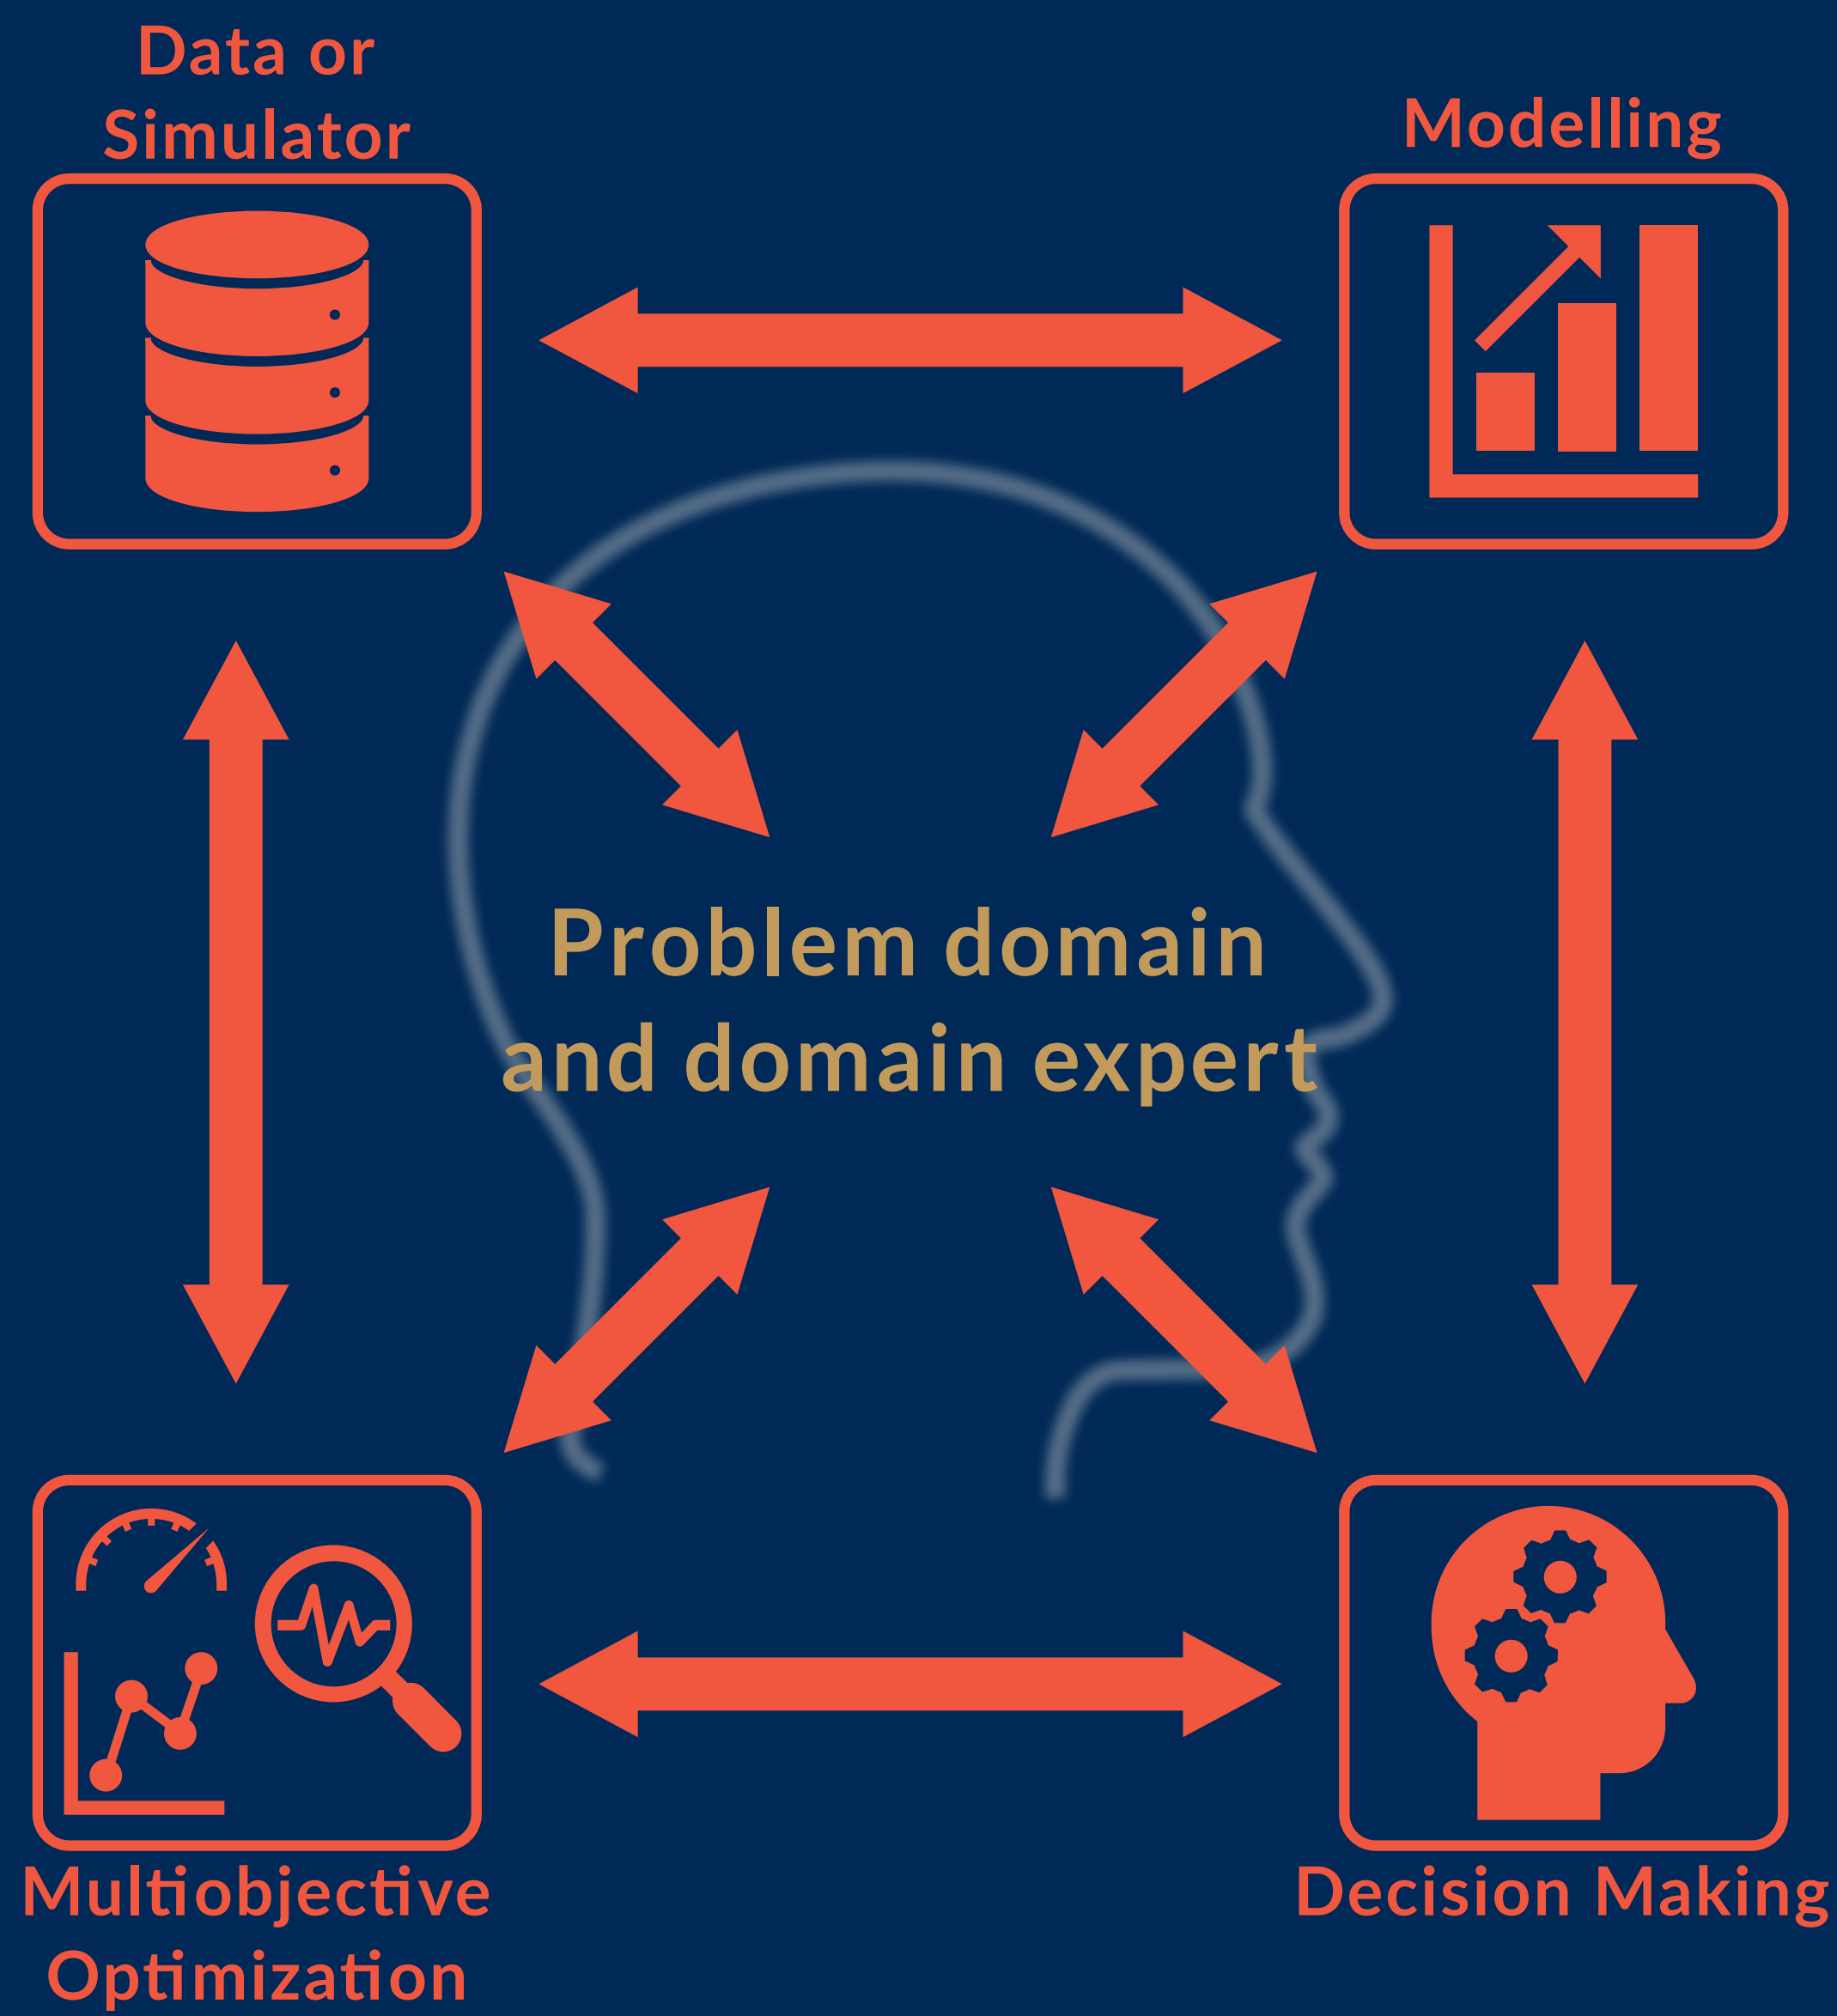

Multiobjective Optimization Group

The Multiobjective Optimization Group at the University of Jyväskylä develops theories, methods and computer implementations for solving real-world decision-making problems.

Multiobjective optimization

The research focuses at (nonlinear) multiobjective optimization, that is, finding the best balance among conflicting objectives.

Decision support

The research is inspired by the need of supporting decision making in real-world applications.

Visualizations for decision support

The group also develops visualizations to decision support and employs artificial intelligence and machine learning.

DEMO thematic research area

The Group is active in the research area Decision Analytics utilizing Causal Models and Multiobjective Optimization (DEMO, jyu.fi/demo)

ENABLING BETTER DECISION MAKING

The Group develops interactive, evolutionary and hybrid methods for both simulation-based and data-driven problems. The idea is to support a decision maker in finding the most preferred decision in the presence of conflicting objectives. The Group is one of the few groups that specializes in implementing old and new interactive multiobjective optimization methods.

Classification-based methods

Navigation methods

Evolutionary methods

New paradigms

DESDEO is a free open source software framework for interactive multiobjective optimization methods.

Its mission is to increase awareness of the benefits of interactive methods and make them more easily available and applicable.

The framework consists of reusable components that can be utilized for implementing new methods or modifying the existing methods.